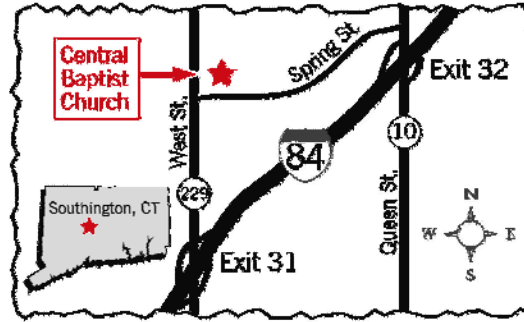

Location

About CBC

Central Baptist Church is an independent, fundamental Baptist church planted in 1975 by Dr. Jim Townsley. Today it is the home of Central Christian Academy, New England School of the Bible, New England Baptist College and numerous other ministries dedicated to winning the lost and discipling believers.